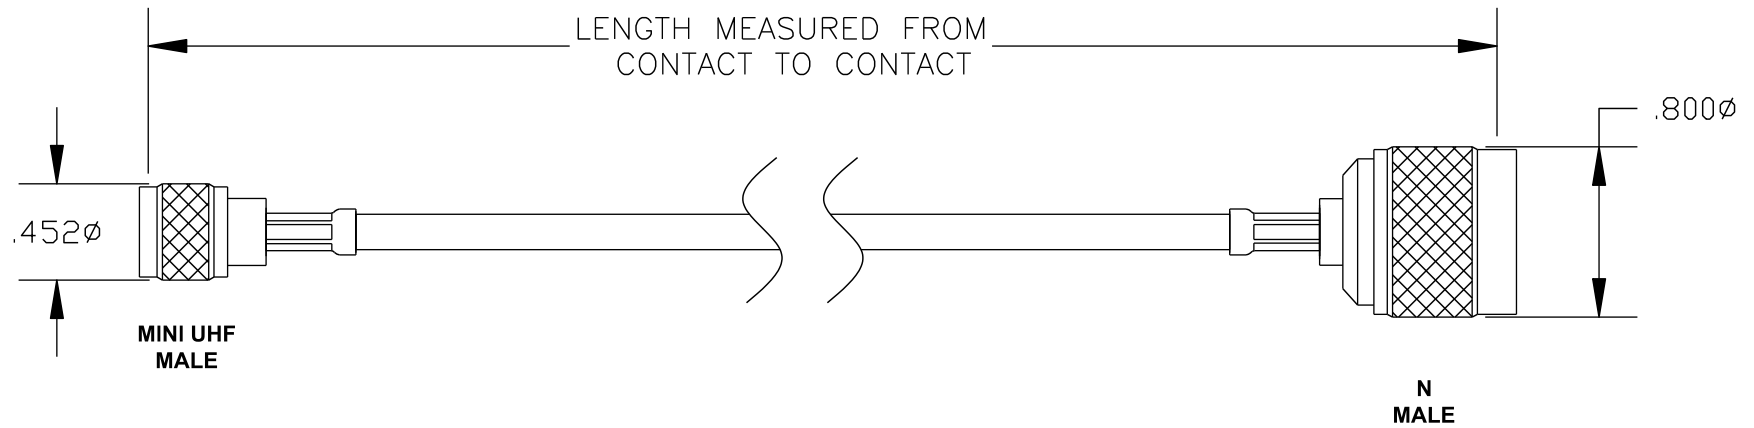

COMPONENTS	IMPEDANCE
MINI UHF MALE	50 OHM
N MALE	50 OHM
RG58C/U	50 OHM

Standard Lengths	
-30	30CM
-60	60CM
-90	90CM
-120	120CM
-150	150CM
-XX	Custom Length centimeters

Shenzhen Superbat Electronics Co., Ltd.

RF Cable Assemblies

DWG TITLE:
AC-N01SP-U01SP-058

DES. CABLE ASSEMBLY, RG58C/U, MINI UHF MALE TO N MALE

Notes:

1. Unless otherwise specified all dimensions are nominal
2. All specifications are subject to change without notice at any time.
3. Dimensions are in inches.
4. Length tolerance is $\pm 1.5\%$ or $\pm 0.96\text{cm}$, whichever is greater.